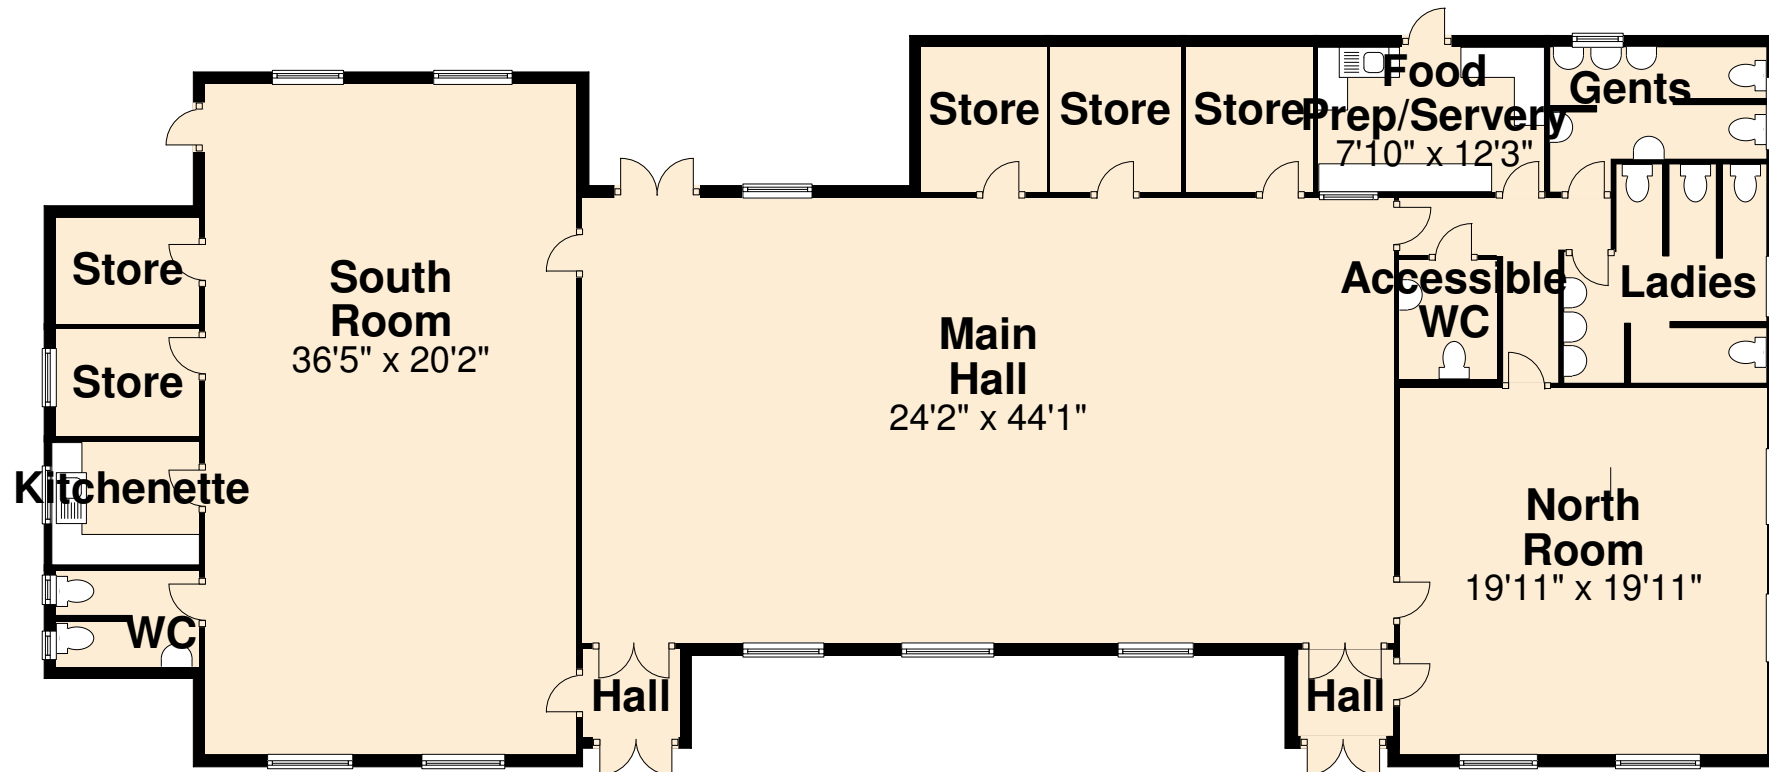

Food Prep area similar to existing area of Kitchen we looked at last night but will have more storage, window inserted for serving hatch to main hall  
Toilets reach requested number of W.C.'s and basins in Ladies. In Gents 3 Urinals and 2 sinks as requested – cannot differentiate on this crude software  
Kitchenette returned to plan in South Room and Store split to provide 5 Storage Rooms  
Accessible WC ought to have changing facilities too

## Ground Floor

# Ground Floor